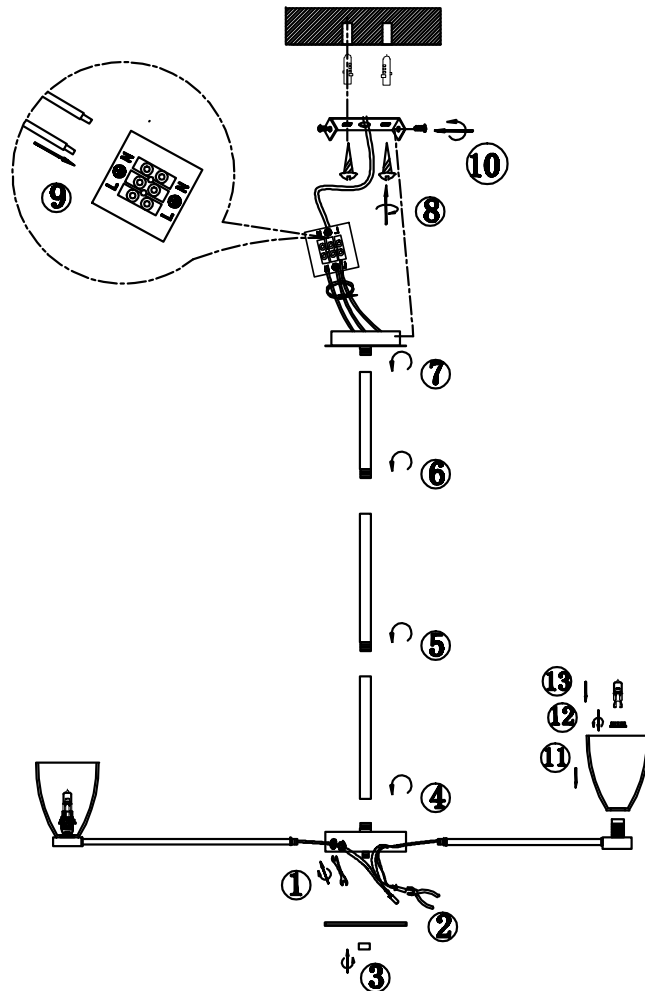

Instruction

MOD068PL-14CH

14 x G9 (40W)
Recommended to use with LED bulbs

Ceiling Lamps

Model: MOD068PL-14CH
Collection: Modern
Series: New Series 068