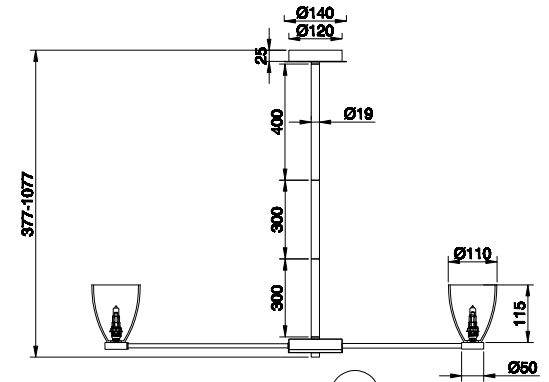

Instruction

MOD068PL-14CH

14 x G9 (40W)
Recommended to use with LED bulbs

Ceiling Lamps

Model: MOD068PL-14CH
Collection: Modern
Series: New Series 068