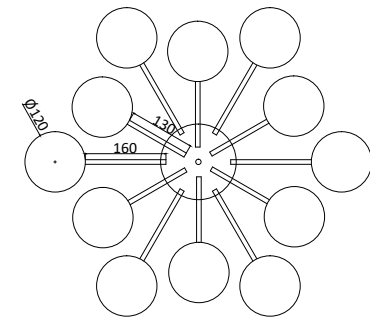

FREYA
TRADITION OF QUALITY

Instruction

FR5120CL-12G

12 x G9 (40W)

Model: FR5120CL-12G

Collection: Modern

Ceiling Lamps