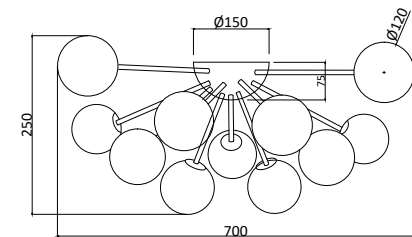

FREYA
TRADITION OF QUALITY

Instruction

FR5120CL-12G

12 x G9 (40W)

Model: FR5120CL-12G

Collection: Modern

Ceiling Lamps